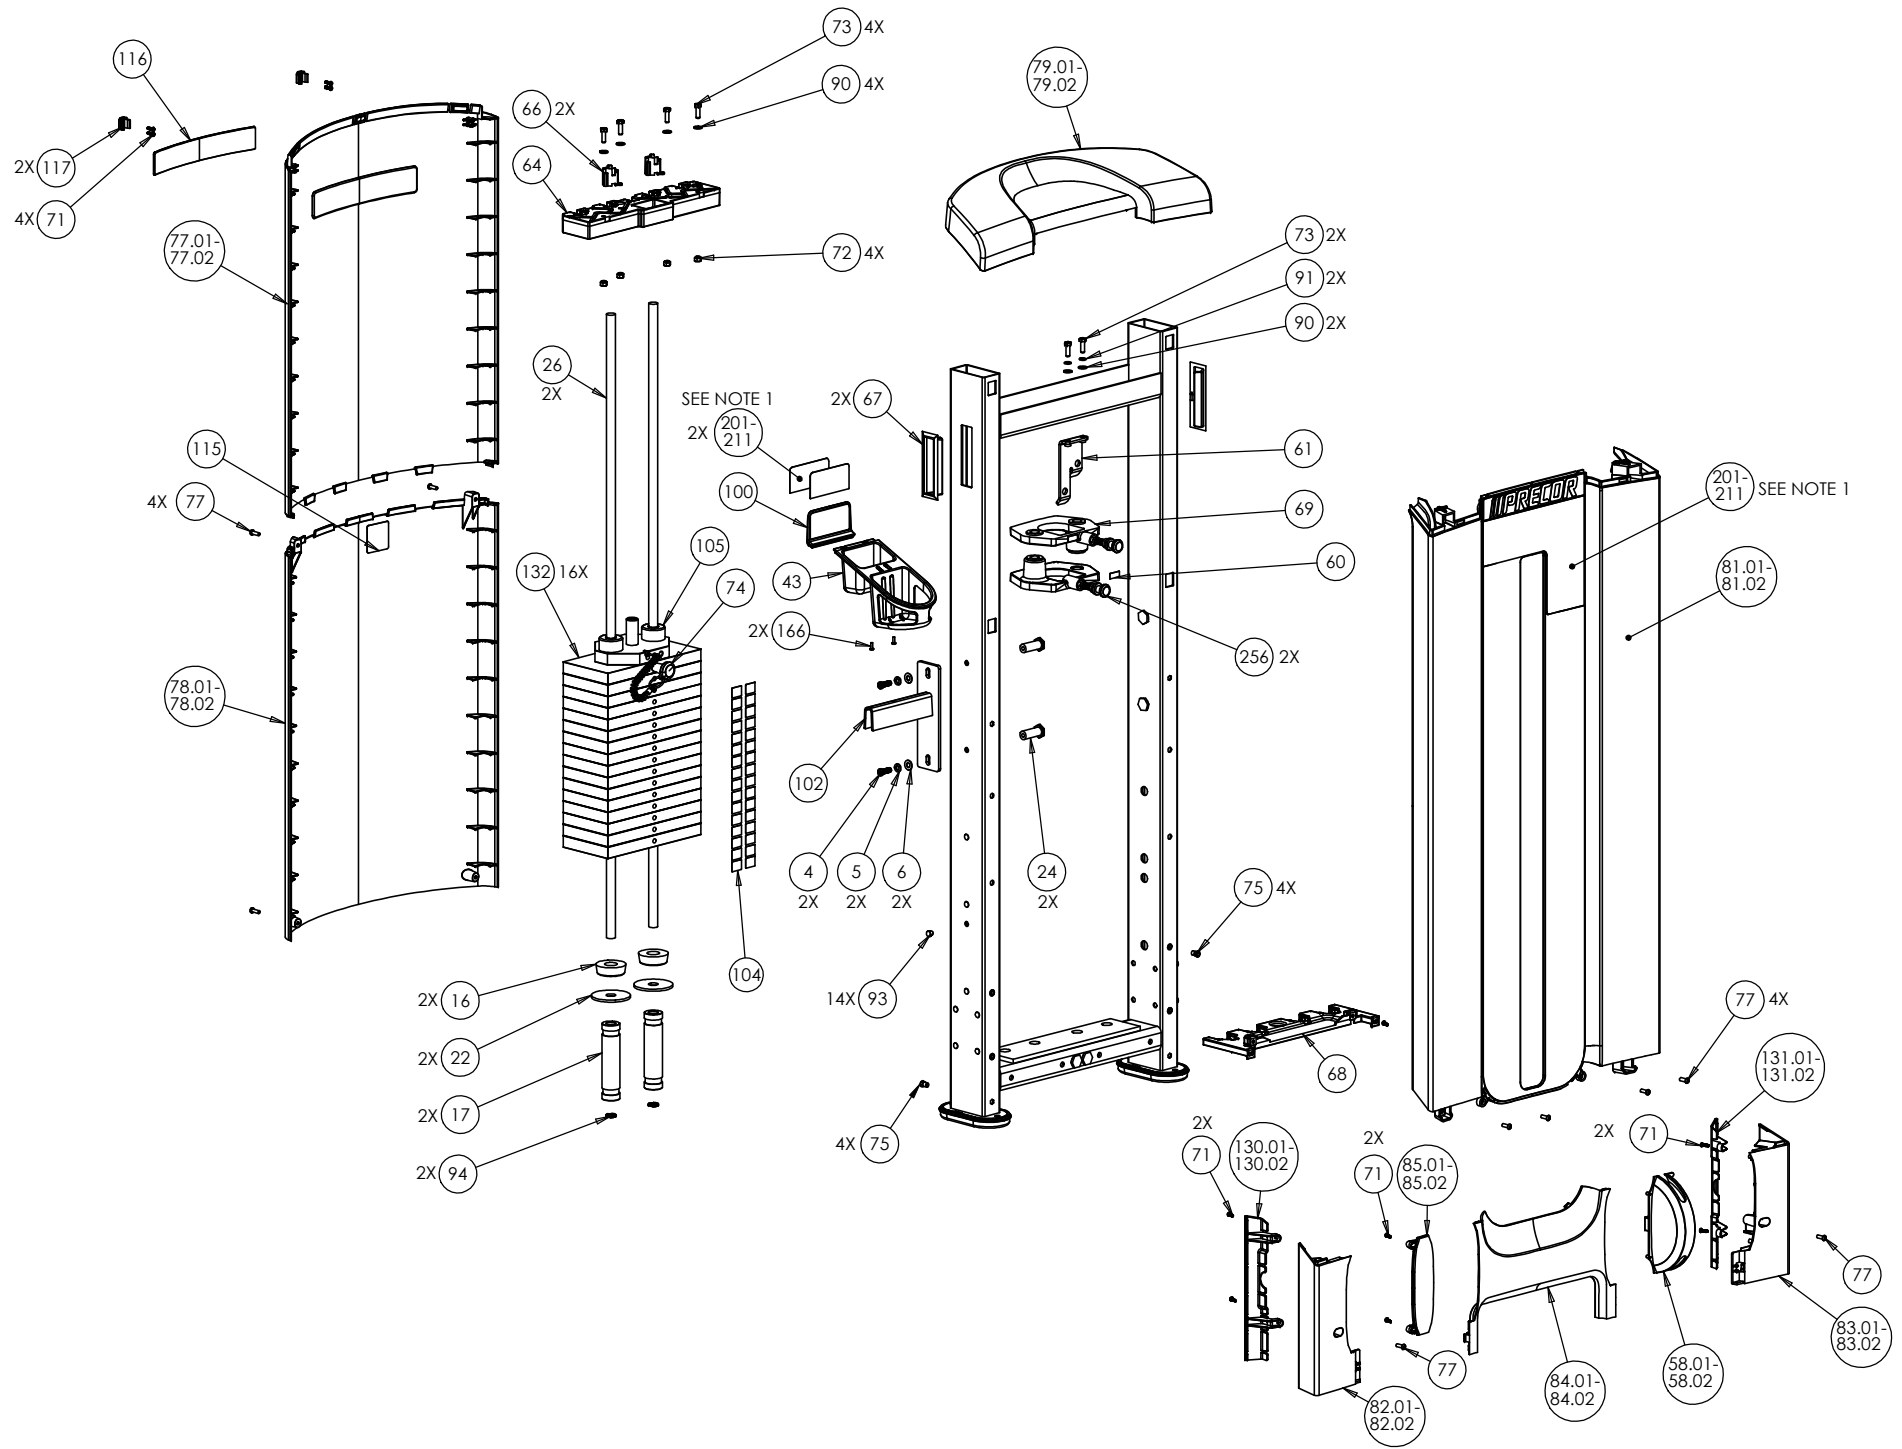

### C404EC, Chest Press, C-Line

Part Number	Description	Bubble Number
CW33767-103	WLDMT, WEIGHT TOWER, SHORT,PTD	1
CW33860-102	WLDMT, LOWER BOLT-ON SUPPORT, DSCP	2
CW50231-101	ASSEMBLY, SEAT FRAME, CHEST PRESS	3
CWCPMN038-100	SCREW, SCKT LW HD, MCH CLR ZI,3/8-1	4
CWWALCN038-009	WASHER, SPLIT, 3/8 ID, CLR ZINC	5
CWWBCN038-007	WASHER, FLAT, TYPE A, 3/8 ID X 13/1	6
CW33880-101	FORMED,PLATE, .19 THICK,DOUBLE-D CO	7
CW33861-101	WLDMT, UPPER BOLT-ON SUPPORT, CHEST	8
CW33773-101	WLDMT, WS BASE PULLEY	9
CW50284-101	CHEST PRESS, PRESS ARM REPLACEMENT	10
CWWATCN038-032	WASHER, LK, INT. TOOTH, .375	10
CW34380-101	ASSY, STABILITY FOOT	12
CW34062-101	FOOT ASSIST COVER	13
CWGR4713-500	GRIP, RUBBER, 1-1/4" OD HANDLE, 13.	15
CW12402-101	BUMPER, ID 1.050, BLK RUBBER	16
CW33633-101	BAR, 1.50 DIA, WEIGHT STACK RISER	17
CW33821-101	INDEXING PLATE, SEAT ADJUST	20
CW33822-101	STOP PLATE, SEAT ADJUST	21
CW33894-101	WASHER, BUMPER BACKING	22
CW33991-101	WEIGHT TOWER BOLT ON, LONG	23
CW33991-102	WEIGHT TOWER BOLT ON, SHORT	24
CW33992-101	BALL, GAS SPRING	25
CW33994-101	BAR, .750 DIA, SHORT GUIDE ROD	26
CW49768-101	1 X 1.75 X 0.75 BUMPER WITH STEEL B	29
CWAC1009-101	PULLEY, 4 1/2 DIA X 1/2 ID	30
CWAC1010-101	PULLEY, 6 DIA X 1/2 ID	31
CWCLFA1064-741	ROD END, FEMALE, STEEL, ZINC, CAD,	32
CW34060-101	END CAP, HANDLE, AL, 1.25" OD	34
CWPD4033-101	BACK PAD, RENOVO, BLACK	35.01
CWPD4033-114	BACK PAD, RENOVO, CUSTOM	35.02
CWPD4033-118	BACK PAD, RENOVO,IMP BLUE	35.03
CWPD4033-122	BACK PAD, RENOVO, PAPRIKA	35.04
CWPD4033-131	BACK PAD, RENOVO, MAHOGANY	35.05
CWPD4011-101	HEAD PAD, RENOVO, BLACK	36.01
CWPD4011-114	HEAD PAD, RENOVO, CUSTOM	36.02
CWPD4011-118	HEAD PAD, RENOVO,IMP BLUE	36.03
CWPD4011-122	HEAD PAD, RENOVO, PAPRIKA	36.04
CWPD4011-131	HEAD PAD, RENOVO, MAHOGANY	36.05
CWPD4003-101	SEAT PAD, RENOVO, BLACK	37.01
CWPD4003-114	SEAT PAD, RENOVO, CUSTOM	37.02
CWPD4003-118	SEAT PAD, RENOVO,IMP BLUE	37.03
CWPD4003-122	SEAT PAD, RENOVO, PAPRIKA	37.04
CWPD4003-131	SEAT PAD, RENOVO, MAHOGANY	37.05
CWCAMN025-050	SCREW,SKHD,1/4-20 X .50, ZN,(MECH P	38
CWHCCN038-100	SCREW, HEX, CLR ZINC, 3/8-16 X 1.00	39
CWCPMN050-100	SCREW, SCKT LW HD, MCH CLR ZI,1/2-1	40
CWTAKN038-275	SCREW,BTHD,3/8-16X2-3/4,BLK ZN	41
CWHCCN038-075	SCREW, HEX, CLR. CLR. ZINC, 3/8-16	42
CW34787-101	WATER BOTTLE HOLDER, WEIGHT STACK	43