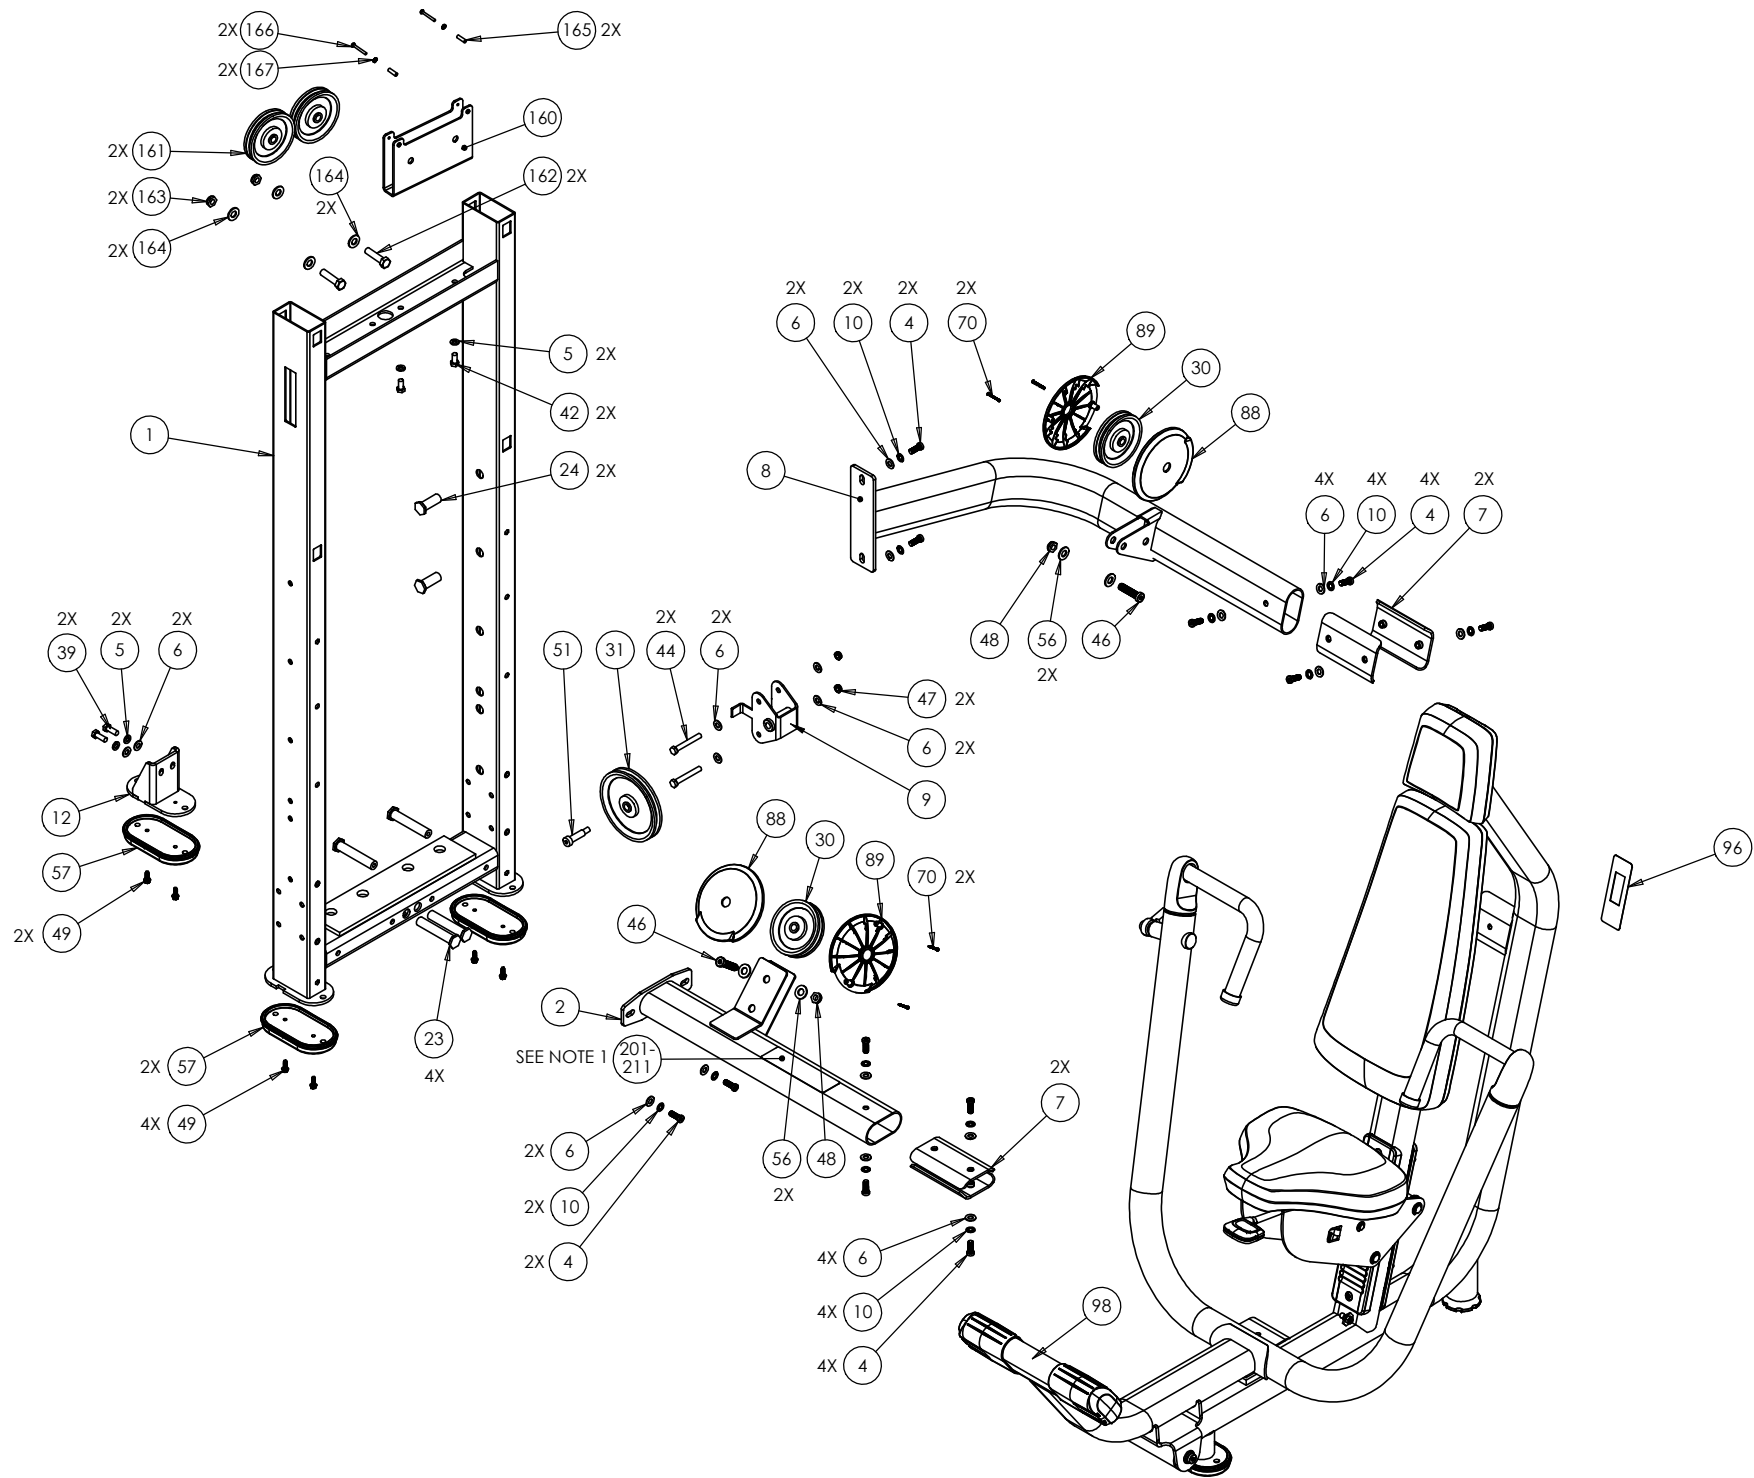

### C404EC, Chest Press, C-Line

Part Number	Description	Bubble Number
CW33767-103	WLDMT, WEIGHT TOWER, SHORT,PTD	1
CW33860-102	WLDMT, LOWER BOLT-ON SUPPORT, DSCP	2
CW50231-101	ASSEMBLY, SEAT FRAME, CHEST PRESS	3
CWCPMN038-100	SCREW, SCKT LW HD, MCH CLR ZI,3/8-1	4
CWWALCN038-009	WASHER, SPLIT, 3/8 ID, CLR ZINC	5
CWWBCN038-007	WASHER, FLAT, TYPE A, 3/8 ID X 13/1	6
CW33880-101	FORMED,PLATE, .19 THICK,DOUBLE-D CO	7
CW33861-101	WLDMT, UPPER BOLT-ON SUPPORT, CHEST	8
CW33773-101	WLDMT, WS BASE PULLEY	9
CW50284-101	CHEST PRESS, PRESS ARM REPLACEMENT	10
CWWATCN038-032	WASHER, LK, INT. TOOTH, .375	10
CW34380-101	ASSY, STABILITY FOOT	12
CW34062-101	FOOT ASSIST COVER	13
CWGR4713-500	GRIP, RUBBER, 1-1/4" OD HANDLE, 13.	15
CW12402-101	BUMPER, ID 1.050, BLK RUBBER	16
CW33633-101	BAR, 1.50 DIA, WEIGHT STACK RISER	17
CW33821-101	INDEXING PLATE, SEAT ADJUST	20
CW33822-101	STOP PLATE, SEAT ADJUST	21
CW33894-101	WASHER, BUMPER BACKING	22
CW33991-101	WEIGHT TOWER BOLT ON, LONG	23
CW33991-102	WEIGHT TOWER BOLT ON, SHORT	24
CW33992-101	BALL, GAS SPRING	25
CW33994-101	BAR, .750 DIA, SHORT GUIDE ROD	26
CW49768-101	1 X 1.75 X 0.75 BUMPER WITH STEEL B	29
CWAC1009-101	PULLEY, 4 1/2 DIA X 1/2 ID	30
CWAC1010-101	PULLEY, 6 DIA X 1/2 ID	31
CWCLFA1064-741	ROD END, FEMALE, STEEL, ZINC, CAD,	32
CW34060-101	END CAP, HANDLE, AL, 1.25" OD	34
CWPD4033-101	BACK PAD, RENOVO, BLACK	35.01
CWPD4033-114	BACK PAD, RENOVO, CUSTOM	35.02
CWPD4033-118	BACK PAD, RENOVO,IMP BLUE	35.03
CWPD4033-122	BACK PAD, RENOVO, PAPRIKA	35.04
CWPD4033-131	BACK PAD, RENOVO, MAHOGANY	35.05
CWPD4011-101	HEAD PAD, RENOVO, BLACK	36.01
CWPD4011-114	HEAD PAD, RENOVO, CUSTOM	36.02
CWPD4011-118	HEAD PAD, RENOVO,IMP BLUE	36.03
CWPD4011-122	HEAD PAD, RENOVO, PAPRIKA	36.04
CWPD4011-131	HEAD PAD, RENOVO, MAHOGANY	36.05
CWPD4003-101	SEAT PAD, RENOVO, BLACK	37.01
CWPD4003-114	SEAT PAD, RENOVO, CUSTOM	37.02
CWPD4003-118	SEAT PAD, RENOVO,IMP BLUE	37.03
CWPD4003-122	SEAT PAD, RENOVO, PAPRIKA	37.04
CWPD4003-131	SEAT PAD, RENOVO, MAHOGANY	37.05
CWCAMN025-050	SCREW,SKHD,1/4-20 X .50, ZN,(MECH P	38
CWHCCN038-100	SCREW, HEX, CLR ZINC, 3/8-16 X 1.00	39
CWCPMN050-100	SCREW, SCKT LW HD, MCH CLR ZI,1/2-1	40
CWTAKN038-275	SCREW,BTHD,3/8-16X2-3/4,BLK ZN	41
CWHCCN038-075	SCREW, HEX, CLR. CLR. ZINC, 3/8-16	42
CW34787-101	WATER BOTTLE HOLDER, WEIGHT STACK	43