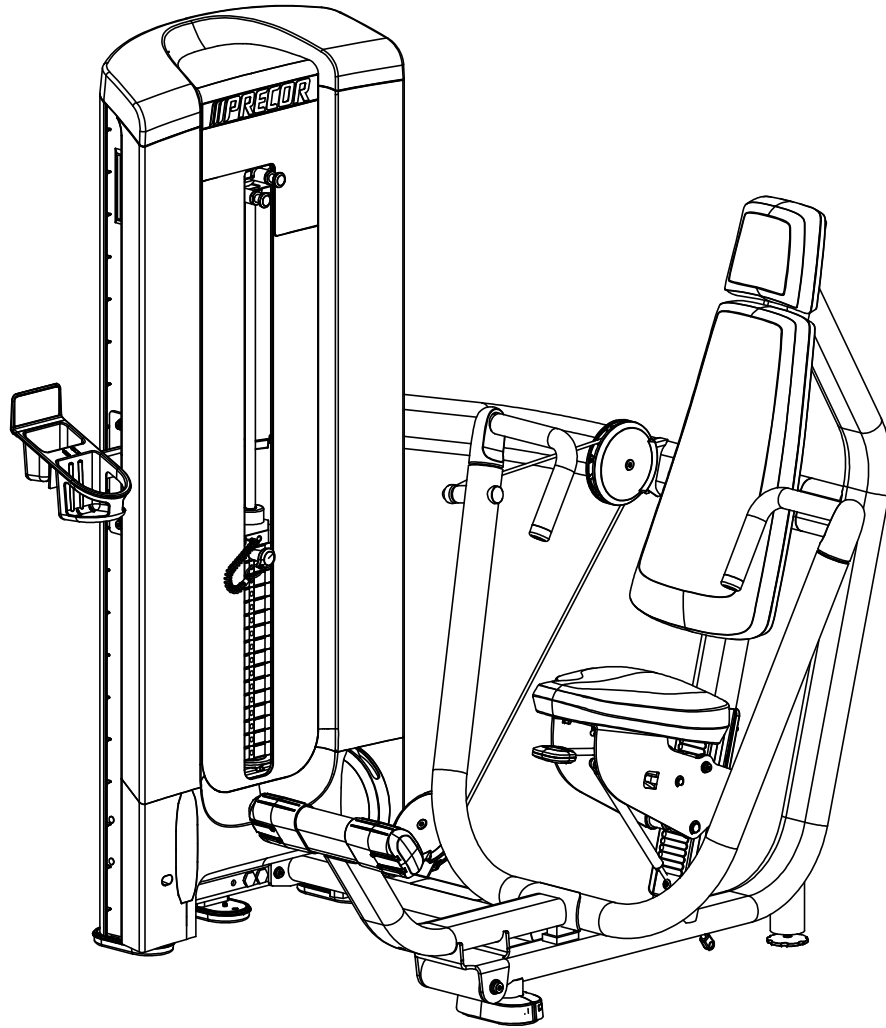

NOTES:

1. THIS LABEL IS FURNISHED AS PART OF A LABEL KIT. ORDER REPLACEMENT LABEL KITS AS FOLLOWS:

ENGLISH - BUBBLE #201
CHINESE - BUBBLE #202
FRENCH - BUBBLE #203
GERMAN - BUBBLE #204
JAPANESE - BUBBLE #205
SPANISH - BUBBLE #206
DUTCH - BUBBLE #207
PORTUGUESE - BUBBLE #208
RUSSIAN - BUBBLE #209
HEBREW - BUBBLE # 210
ITALIAN - BUBBLE #211

C404EC, CHEST PRESS	P/N : CW34641-101	SUBREV : K
DRAWN BY : KAW	DATE : 3.29.12	SHEET 1 OF 4