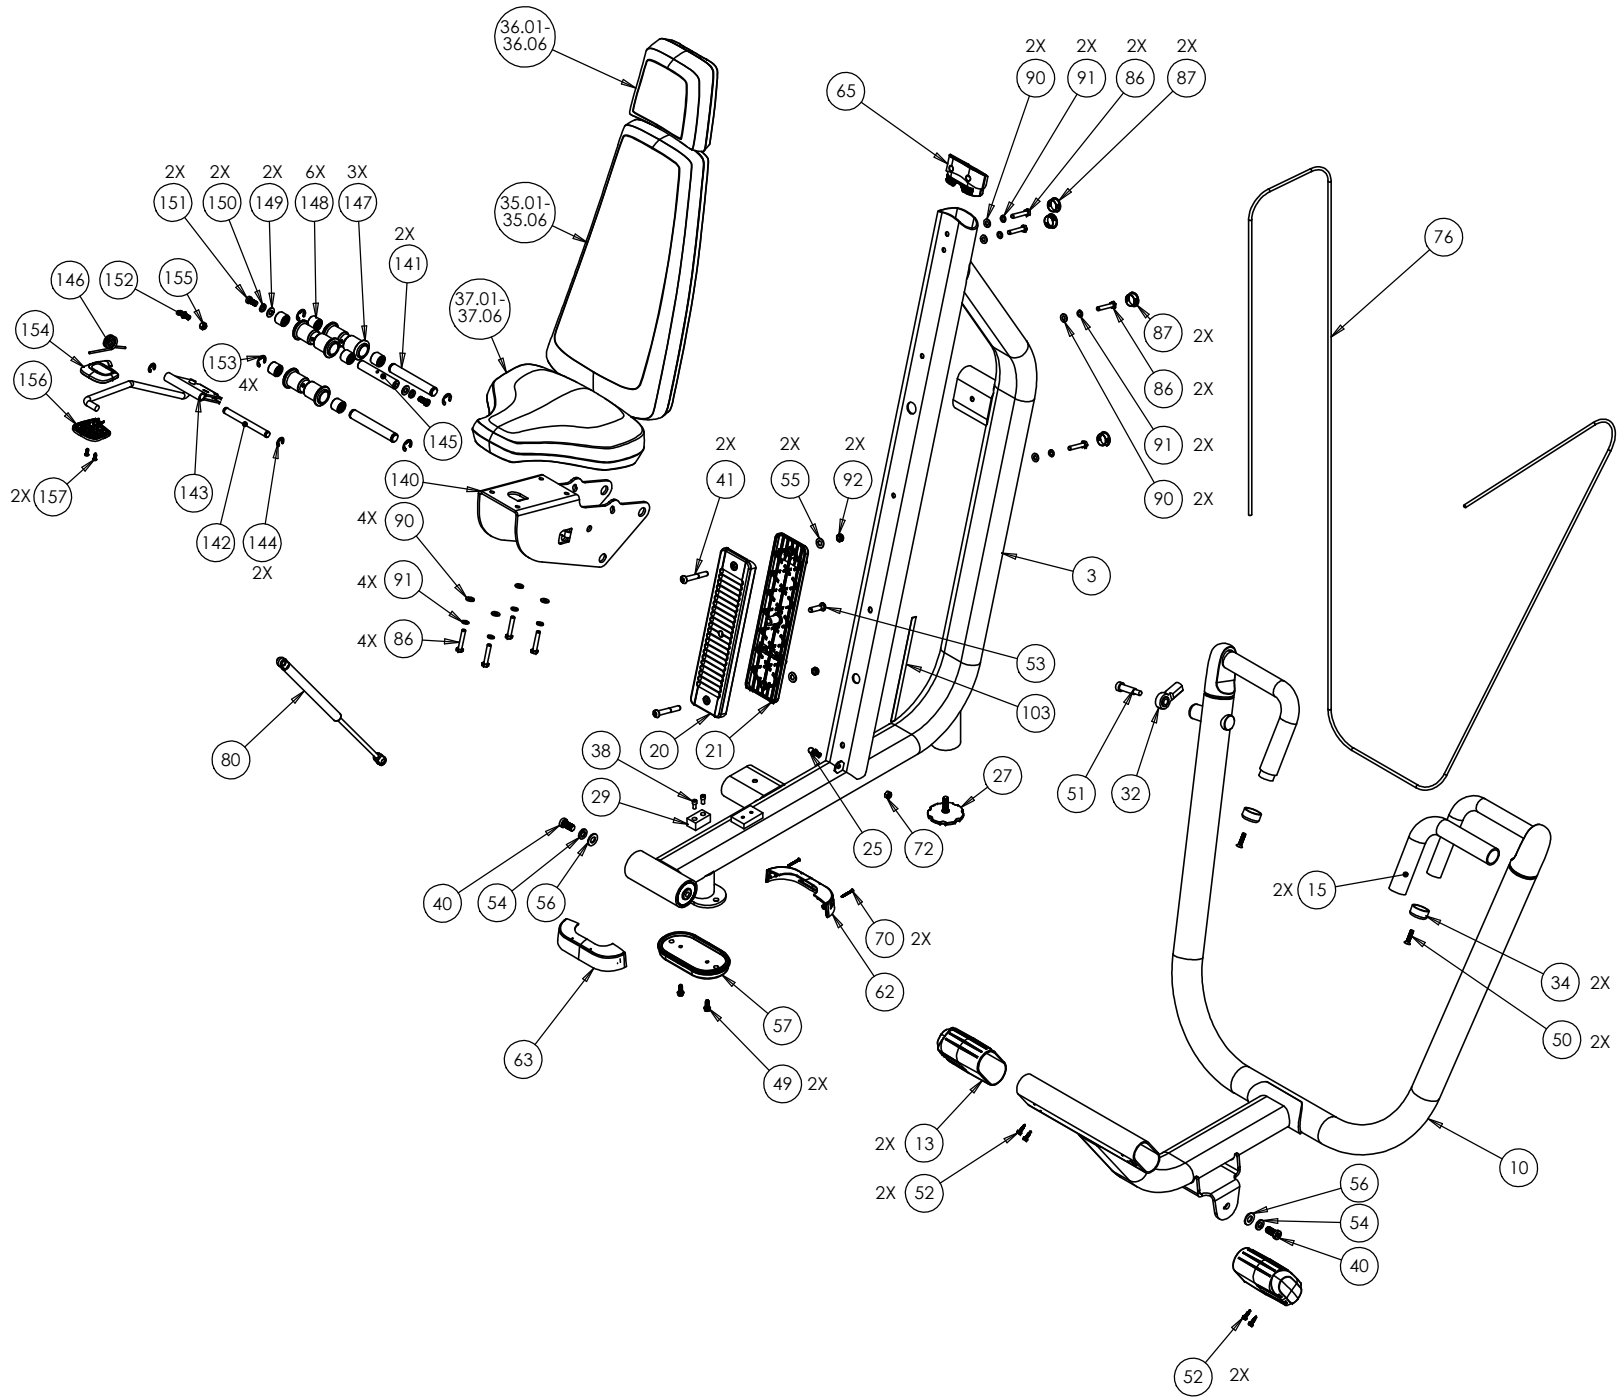

### C404EC, Chest Press, C-Line

Part Number	Description	Bubble Number
CW33767-103	WLDMT, WEIGHT TOWER, SHORT,PTD	1
CW33860-102	WLDMT, LOWER BOLT-ON SUPPORT, DSCP	2
CW50231-101	ASSEMBLY, SEAT FRAME, CHEST PRESS	3
CWCPMN038-100	SCREW, SCKT LW HD, MCH CLR ZI,3/8-1	4
CWWALCN038-009	WASHER, SPLIT, 3/8 ID, CLR ZINC	5
CWWBCN038-007	WASHER, FLAT, TYPE A, 3/8 ID X 13/1	6
CW33880-101	FORMED,PLATE, .19 THICK,DOUBLE-D CO	7
CW33861-101	WLDMT, UPPER BOLT-ON SUPPORT, CHEST	8
CW33773-101	WLDMT, WS BASE PULLEY	9
CW50284-101	CHEST PRESS, PRESS ARM REPLACEMENT	10
CWWATCN038-032	WASHER, LK, INT. TOOTH, .375	10
CW34380-101	ASSY, STABILITY FOOT	12
CW34062-101	FOOT ASSIST COVER	13
CWGR4713-500	GRIP, RUBBER, 1-1/4" OD HANDLE, 13.	15
CW12402-101	BUMPER, ID 1.050, BLK RUBBER	16
CW33633-101	BAR, 1.50 DIA, WEIGHT STACK RISER	17
CW33821-101	INDEXING PLATE, SEAT ADJUST	20
CW33822-101	STOP PLATE, SEAT ADJUST	21
CW33894-101	WASHER, BUMPER BACKING	22
CW33991-101	WEIGHT TOWER BOLT ON, LONG	23
CW33991-102	WEIGHT TOWER BOLT ON, SHORT	24
CW33992-101	BALL, GAS SPRING	25
CW33994-101	BAR, .750 DIA, SHORT GUIDE ROD	26
CW49768-101	1 X 1.75 X 0.75 BUMPER WITH STEEL B	29
CWAC1009-101	PULLEY, 4 1/2 DIA X 1/2 ID	30
CWAC1010-101	PULLEY, 6 DIA X 1/2 ID	31
CWCLFA1064-741	ROD END, FEMALE, STEEL, ZINC, CAD,	32
CW34060-101	END CAP, HANDLE, AL, 1.25" OD	34
CWPD4033-101	BACK PAD, RENOVO, BLACK	35.01
CWPD4033-114	BACK PAD, RENOVO, CUSTOM	35.02
CWPD4033-118	BACK PAD, RENOVO,IMP BLUE	35.03
CWPD4033-122	BACK PAD, RENOVO, PAPRIKA	35.04
CWPD4033-131	BACK PAD, RENOVO, MAHOGANY	35.05
CWPD4011-101	HEAD PAD, RENOVO, BLACK	36.01
CWPD4011-114	HEAD PAD, RENOVO, CUSTOM	36.02
CWPD4011-118	HEAD PAD, RENOVO,IMP BLUE	36.03
CWPD4011-122	HEAD PAD, RENOVO, PAPRIKA	36.04
CWPD4011-131	HEAD PAD, RENOVO, MAHOGANY	36.05
CWPD4003-101	SEAT PAD, RENOVO, BLACK	37.01
CWPD4003-114	SEAT PAD, RENOVO, CUSTOM	37.02
CWPD4003-118	SEAT PAD, RENOVO,IMP BLUE	37.03
CWPD4003-122	SEAT PAD, RENOVO, PAPRIKA	37.04
CWPD4003-131	SEAT PAD, RENOVO, MAHOGANY	37.05
CWCAMN025-050	SCREW,SKHD,1/4-20 X .50, ZN,(MECH P	38
CWHCCN038-100	SCREW, HEX, CLR ZINC, 3/8-16 X 1.00	39
CWCPMN050-100	SCREW, SCKT LW HD, MCH CLR ZI,1/2-1	40
CWTAKN038-275	SCREW,BTHD,3/8-16X2-3/4,BLK ZN	41
CWHCCN038-075	SCREW, HEX, CLR. CLR. ZINC, 3/8-16	42
CW34787-101	WATER BOTTLE HOLDER, WEIGHT STACK	43